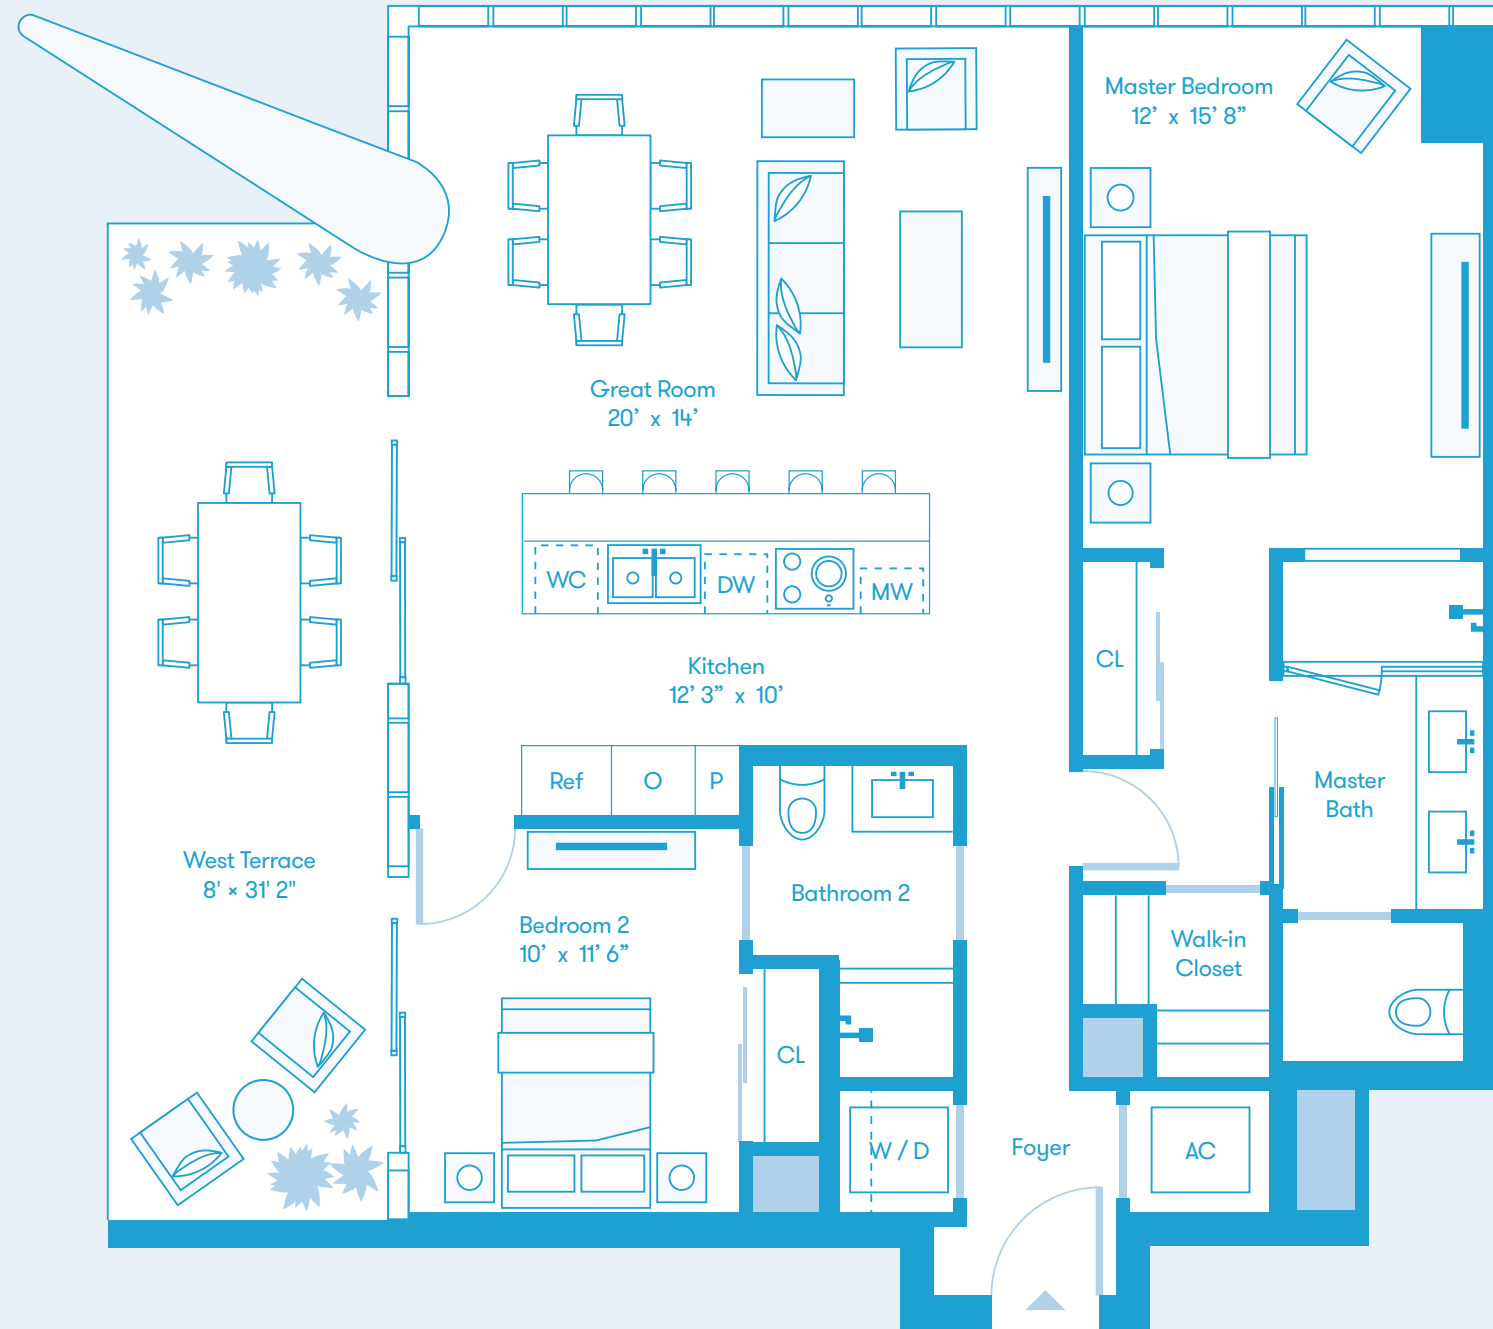

* Level 8 has an extended balcony totaling 1,200 Sq. Ft. / 112 Sq M.

Biscayne Bay